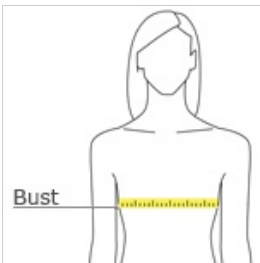

- 3.8-ounce, 100% cationic polyester
- Gently contoured silhouette
- Removable tag for comfort and relabeling
- Slight scoop neck
- Double-needle sleeves and hem

CARE INSTRUCTIONS

Machine wash cold with like colors, non-chlorine bleach only if needed, do not use fabric softener, tumble dry low, remove promptly, cool iron if necessary, do not dry clean.

front

back

HOW TO MEASURE

BUST

With arms down at sides, measure around the upper body, under arms and around the fullest part of the bust.

SIZE CHART

	XS	S	M	L	XL	XXL	3XL	4XL
Size	2	4/6	8/10	12/14	16/18	20/22	24/26	28/30
Bust	32-34	35-36	37-38	39-41	42-44	45-47	48-51	52-55