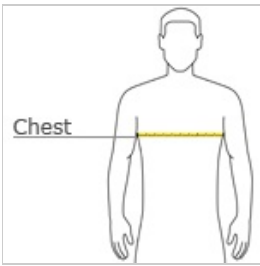

# Ultra Cotton™ 100% Cotton T-Shirt 2000

- 6.1-ounce, 100% cotton (preshrunk jersey knit)
- Seamless double-needle 7/8" collar
- Double-needle sleeves and hem
- Taped neck and shoulders
- Dark Heather, Safety Pink, Safety Green, Safety Orange, Heathered Cardinal, Heathered Indigo, Heathered Navy, Heathered Sapphire 50/50 cotton/poly
- Ash 99/1 cotton/poly
- Sports Grey, Antique Cherry Red, Antique Irish Green, Antique Royal 90/10 cotton/poly

## HOW TO MEASURE

**CHEST**  
With arms down at sides, measure around the upper body, under arms and over the fullest part of the chest.

## SIZE CHART

	S	M	L	XL	2XL	3XL	4XL	5XL
Chest	34-36	38-40	42-44	46-48	50-52	54-56	58-60	62-64